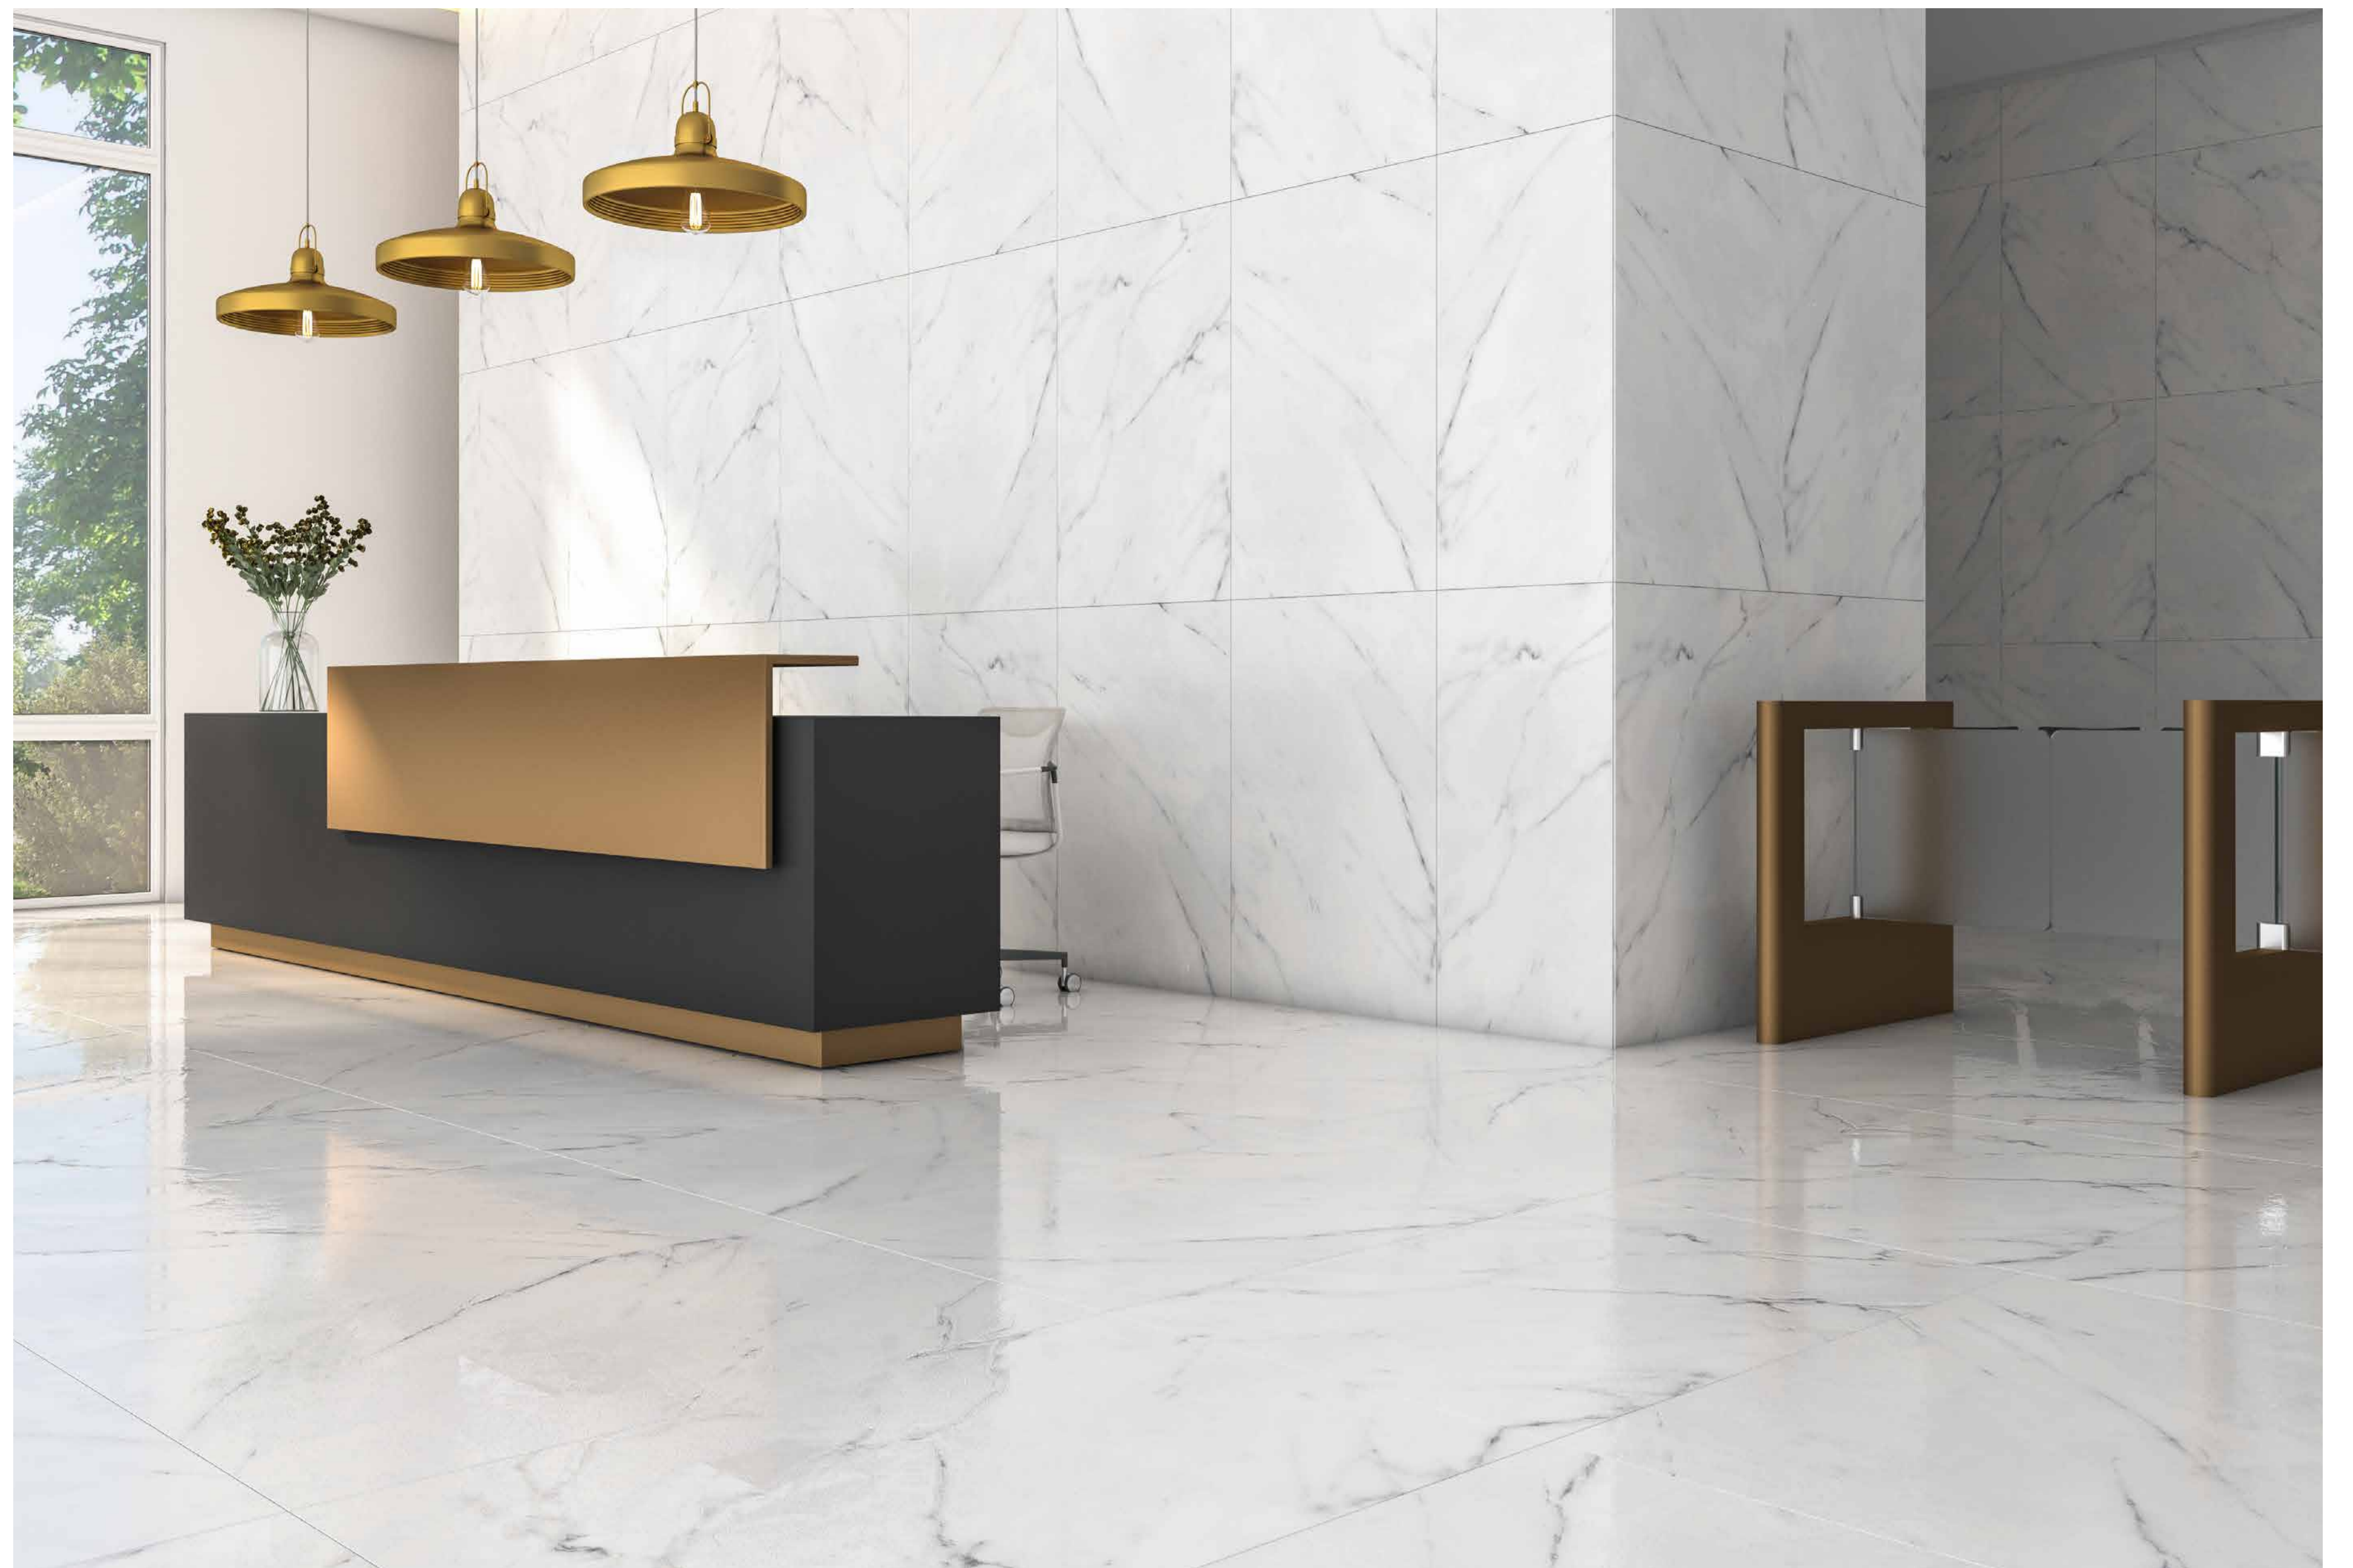

MAJESTICA

Agaria
Floor Series

White
800mm x 100mm

MAJESTICA

Noir St. Laurent Floor Series

Gold Natural
800mm x 800mm